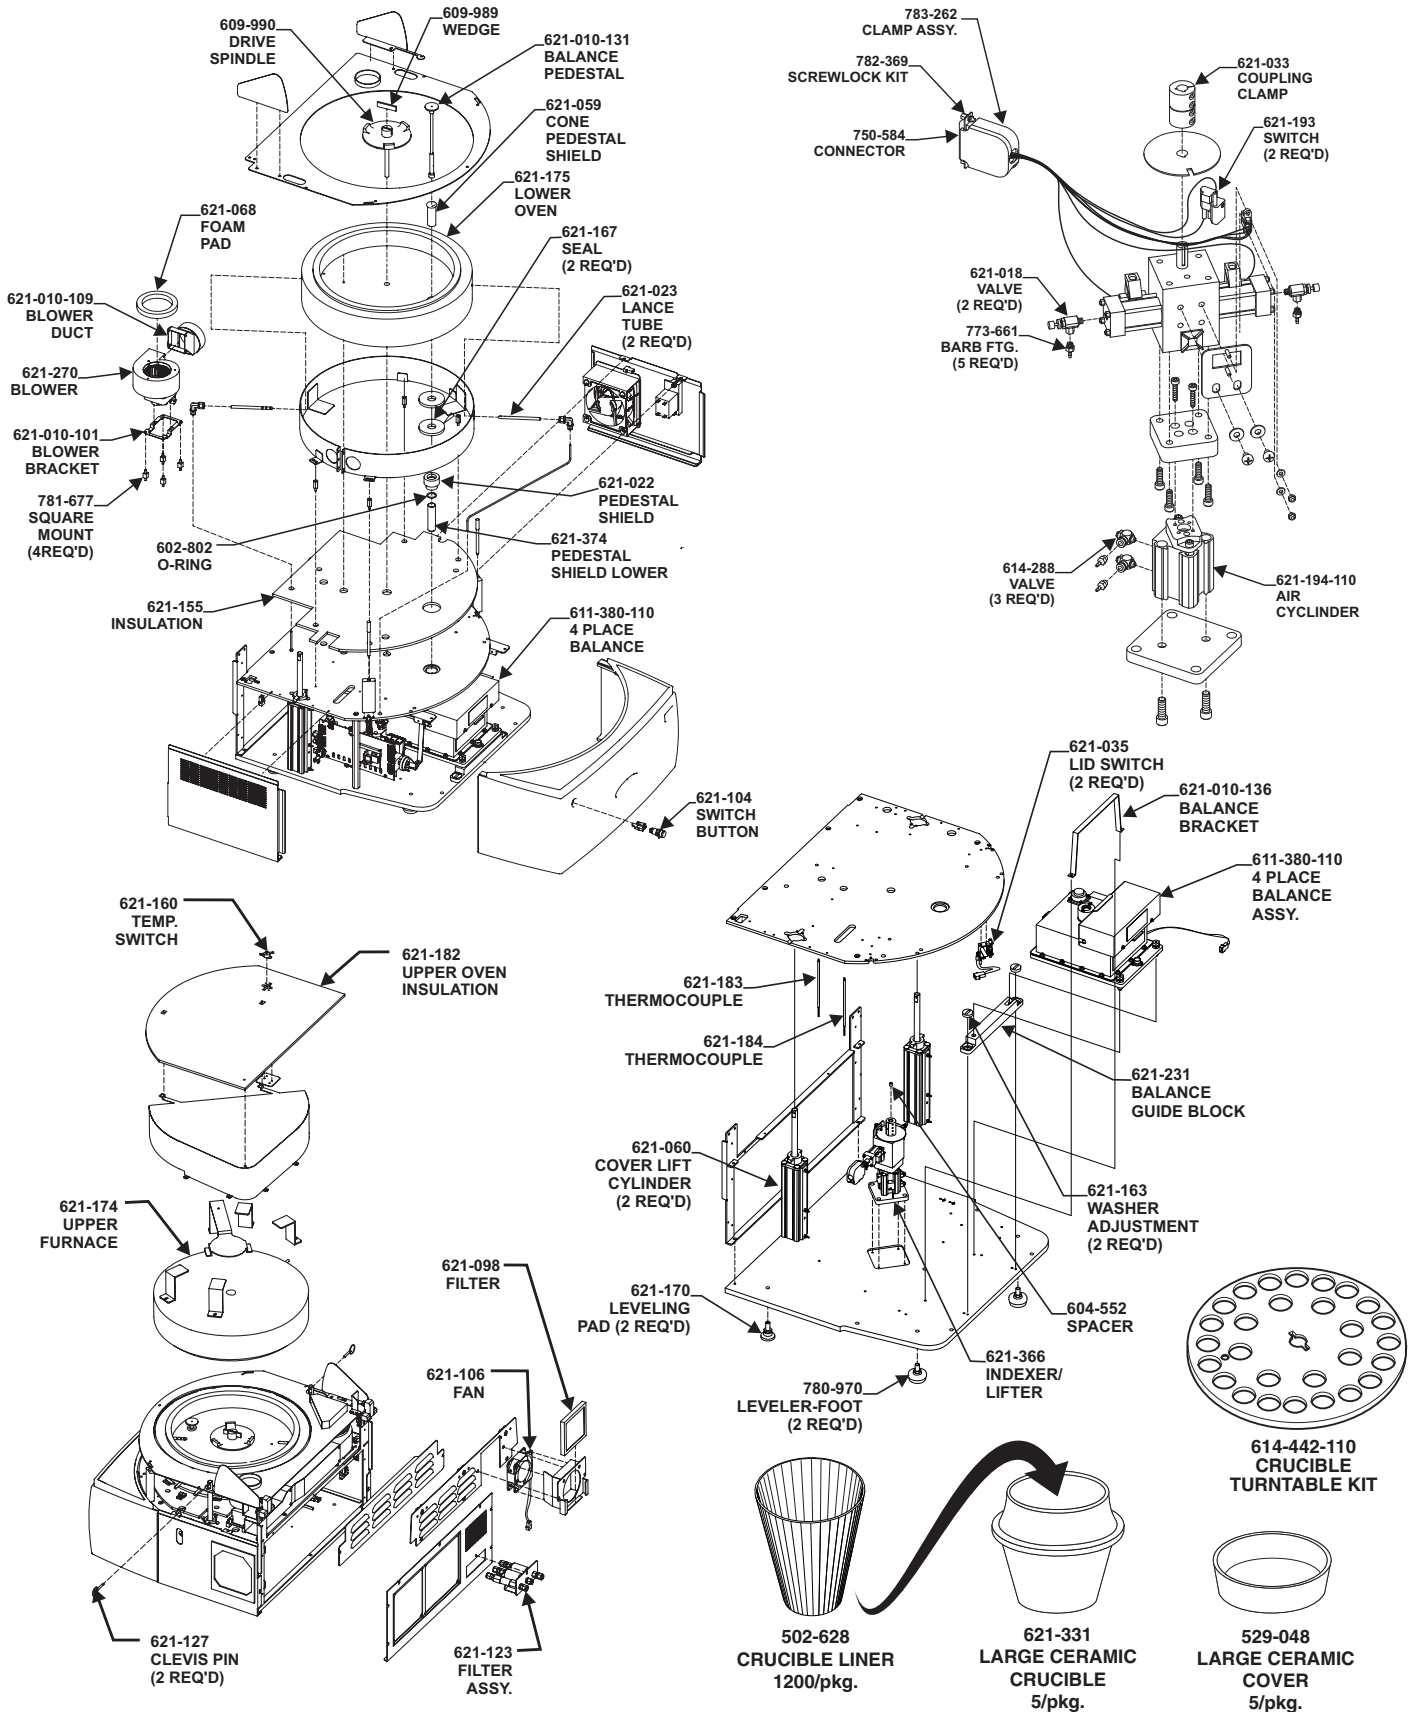

Note: Part numbers and standards' values may change. Consult LECO for the latest information.

GENERAL COMBUSTION SUPPLIES

621-331	Ceramic Crucible—Large (5 pkg)
529-048	Ceramic Crucible Cover—Large (5 pkg)
502-628	Crucible Foil Liner (1200/pkg)
761-929	Crucible Tongs
778-898	Crucible Cover Forceps
614-442-110	Crucible Turntable—Large (Kit)
776-978	Glass Scoop
777-046	Heat Resistant Glove

OPTIONS

621-010-140	Balance Calibration Kit (100 g) Includes: 100 g weight and 4-inch forceps
619-592-407	Air Regulator
619-592-406	Inert Gas Regulator
619-592-403	Oxygen Regulator
621-225G	External Blower Kit (115V)
621-361	~5 g Quartz Test Rod

REFERENCE MATERIALS**COAL PROX-PLUS (50 grams)**

Part No.	Desc.	% Volatile	% Ash
502-680	Low	~17.0	~11.0
502-681	Medium	~32.0	~9.0
502-682	High	~41.0	~6.0

COKE PROX-PLUS (50 grams)

Part No.	Desc.	% Volatile	% Ash
502-684	Pet Coke Prox Plus	~11.7	~0.4
502-683	Met Coke Prox Plus	~1.0	~10.0

CALCIUM OXALATE (50 grams)

Part No.	% Weight Loss		
	@ 200°C	@ 400°C	@ 850°C
502-091	12	19	30

*NOTE: Part numbers and standards' values may change.
Consult LECO for latest information.*