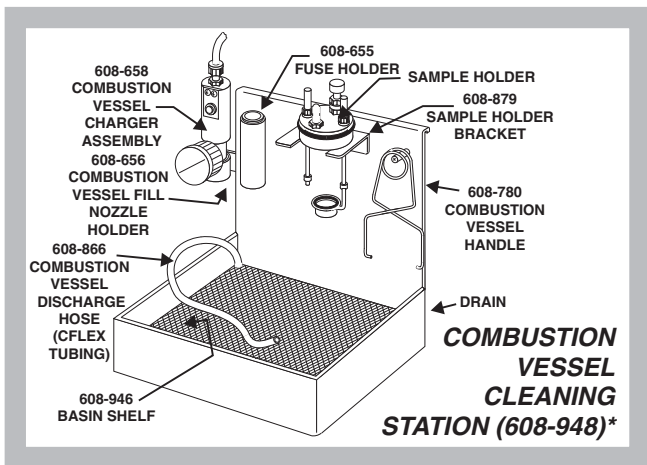

Note: Part numbers and standards' values may change. Consult LECO for the latest information.

\*Consult LECO for the latest card number revision (i.e. 777-887E).

\*Optional on the AC500

**PIPETTE TANK AND  
WATER RETURN TANK  
FILTER INSTALLATION**

**THERMISTOR CALIBRATION**

See reverse side for contact information

## **GENERAL COMBUSTION SUPPLIES**

774-208-150 Benzoic Acid Tablets 10/pkg.  
774-649 Cleaning Brush Assembly  
502-682 Coal Prox Plus High Standard Ref. Matl.  
774-204 Crucible 10/pkg.  
502-296 Filters 100/pkg.  
776-465 Air Filter  
608-671 Particle Filter  
776-978 Glass Scoop  
502-266 Fuse Wire  
502-461 Cotton Thread Fuse, 10 cm, 375/pkg.  
502-460 Fixed Wire Igniter, 5/pkg.  
502-462 Fuse Wire, 10 cm, 375/pkg.  
621-245 Vessel Thread Igniter Kit  
621-246 Vessel Wire Igniter Kit  
608-778 Fuse (3.15A, 115V)  
608-779 Fuse (1.6A, 230V)  
608-734 Combustion Vessel Fuse Lead  
(Combustion Vessel Harness Assembly)  
608-761-002 Bottom Outlet Pipette Tubing  
608-762-004 Bottom Pipette Tubing  
608-657 5 Feet Replacement Tube  
608-749 Screen (Filter)  
608-751 Filter Retaining Ring  
501-241 Vacuum Grease (Silicone)  
502-121 Wetting Agent