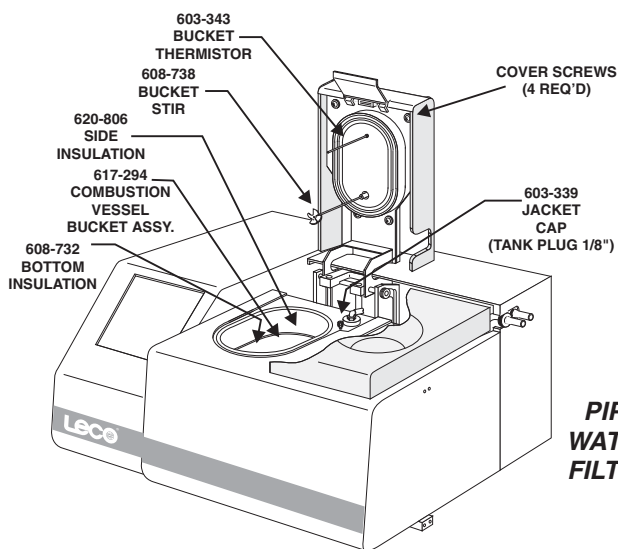

Note: Part numbers and standards' values may change. Consult LECO for the latest information.

\*Consult LECO for the latest card number revision (i.e. 777-887E).

\*Optional on the AC500

**PIPETTE TANK AND  
WATER RETURN TANK  
FILTER INSTALLATION**

**THERMISTOR CALIBRATION**

See reverse side for contact information