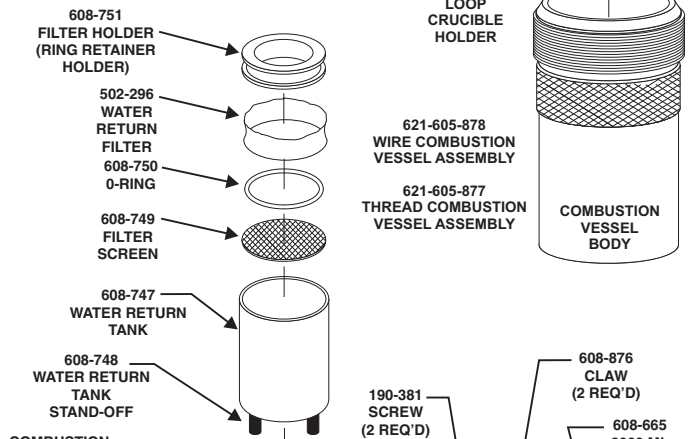

Note: Part numbers and standards' values may change. Consult LECO for the latest information.

\*Consult LECO for the latest card number revision (i.e. 777-887E).

\*Optional on the AC500

**PIPETTE TANK AND  
WATER RETURN TANK  
FILTER INSTALLATION**

**THERMISTOR CALIBRATION**

See reverse side for contact information