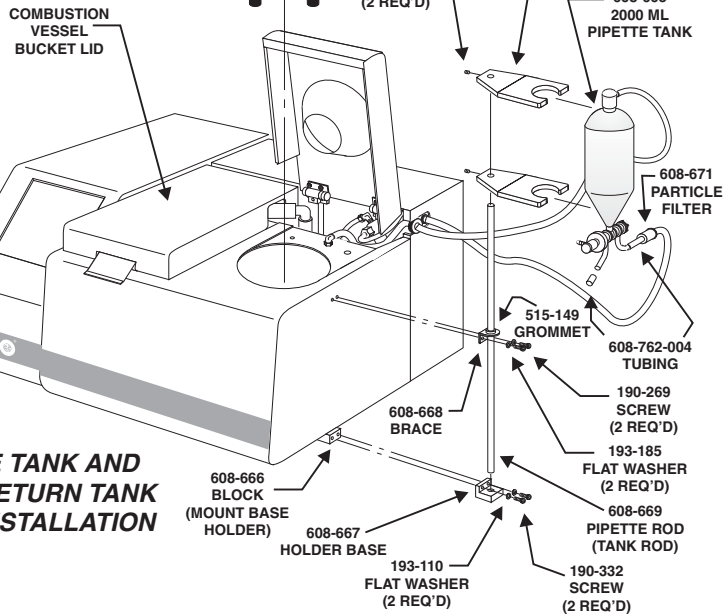

Note: Part numbers and standards' values may change. Consult LECO for the latest information.

\*Consult LECO for the latest card number revision (i.e. 777-887E).

\*Optional on the AC500

**PIPETTE TANK AND  
WATER RETURN TANK  
FILTER INSTALLATION**

**THERMISTOR CALIBRATION**

See reverse side for contact information

## **GENERAL COMBUSTION SUPPLIES**

774-208-150 Benzoic Acid Tablets 10/pkg.  
774-649 Cleaning Brush Assembly  
502-682 Coal Prox Plus High Standard Ref. Matl.  
774-204 Crucible 10/pkg.  
502-296 Filters 100/pkg.  
776-465 Air Filter  
608-671 Particle Filter  
776-978 Glass Scoop  
502-266 Fuse Wire  
502-461 Cotton Thread Fuse, 10 cm, 375/pkg.  
502-460 Fixed Wire Igniter, 5/pkg.  
502-462 Fuse Wire, 10 cm, 375/pkg.  
621-245 Vessel Thread Igniter Kit  
621-246 Vessel Wire Igniter Kit  
608-778 Fuse (3.15A, 115V)  
608-779 Fuse (1.6A, 230V)  
608-734 Combustion Vessel Fuse Lead  
(Combustion Vessel Harness Assembly)  
608-761-002 Bottom Outlet Pipette Tubing  
608-762-004 Bottom Pipette Tubing  
608-657 5 Feet Replacement Tube  
608-749 Screen (Filter)  
608-751 Filter Retaining Ring  
501-241 Vacuum Grease (Silicone)  
502-121 Wetting Agent