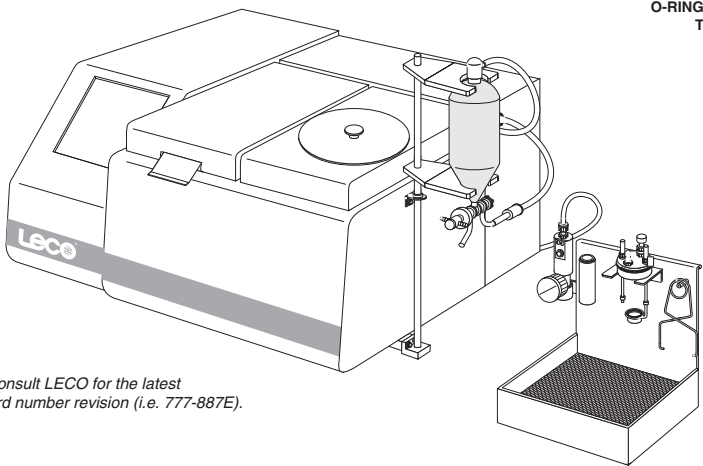

Note: Part numbers and standards' values may change. Consult LECO for the latest information.

\*Consult LECO for the latest card number revision (i.e. 777-887E).

\*Optional on the AC500

**PIPETTE TANK AND  
WATER RETURN TANK  
FILTER INSTALLATION**

**THERMISTOR CALIBRATION**

See reverse side for contact information