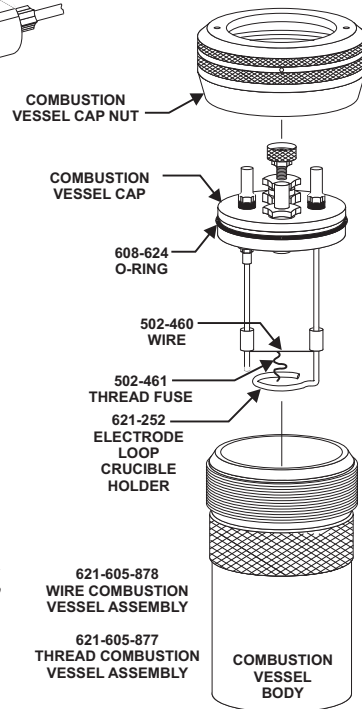

Note: Part numbers and standards' values may change. Consult LECO for the latest information.

\*Consult LECO for the latest card number revision (i.e. 777-887E).

\*Optional on the AC500

**PIPETTE TANK AND  
WATER RETURN TANK  
FILTER INSTALLATION**

**THERMISTOR CALIBRATION**

See reverse side for contact information

## **GENERAL COMBUSTION SUPPLIES**

774-208-150 Benzoic Acid Tablets 10/pkg.  
774-649 Cleaning Brush Assembly  
502-682 Coal Prox Plus High Standard Ref. Matl.  
774-204 Crucible 10/pkg.  
502-296 Filters 100/pkg.  
776-465 Air Filter  
608-671 Particle Filter  
776-978 Glass Scoop  
502-266 Fuse Wire  
502-461 Cotton Thread Fuse, 10 cm, 375/pkg.  
502-460 Fixed Wire Igniter, 5/pkg.  
502-462 Fuse Wire, 10 cm, 375/pkg.  
621-245 Vessel Thread Igniter Kit  
621-246 Vessel Wire Igniter Kit  
608-778 Fuse (3.15A, 115V)  
608-779 Fuse (1.6A, 230V)  
608-734 Combustion Vessel Fuse Lead  
(Combustion Vessel Harness Assembly)  
608-761-002 Bottom Outlet Pipette Tubing  
608-762-004 Bottom Pipette Tubing  
608-657 5 Feet Replacement Tube  
608-749 Screen (Filter)  
608-751 Filter Retaining Ring  
501-241 Vacuum Grease (Silicone)  
502-121 Wetting Agent