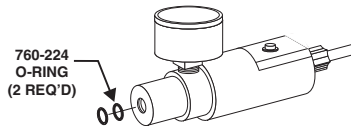

Note: Part numbers and standards' values may change. Consult LECO for the latest information.

\*Consult LECO for the latest card number revision (i.e. 777-887E).

\*Optional on the AC500

**PIPETTE TANK AND  
WATER RETURN TANK  
FILTER INSTALLATION**